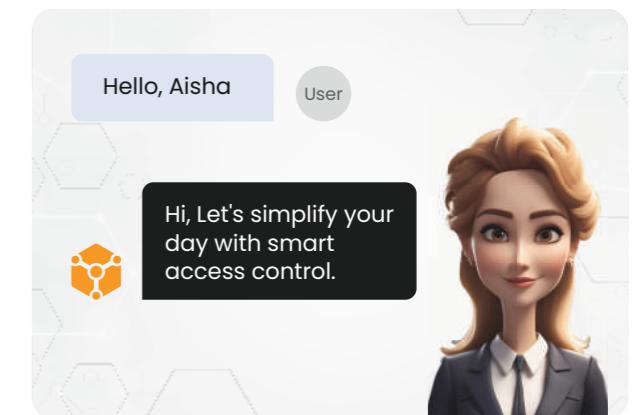

Aisha-Gen AI-powered Chatbot

Aisha enhances the campus experience with natural language queries, delivering instant, accurate responses and boosting operational efficiency.

SIMS Integration

Integrate seamlessly with the Student Information Management System (SIMS) to automate access permissions based on changes in student status, such as enrolment and transfers.

Centralized Campus Monitoring

Monitor access events, security breaches, and system health in real-time across schools and campuses from a single command center.

e-badge and Virtual Credentials

Replace traditional plastic ID cards with dynamic virtual credentials that enhance security through live animations, streamline the issuance and revocation process, and promote cost savings.

Visitor & Campus Tour Management

Enable Visitor pre-registration, implement approval workflows and manage walk-ins with comprehensive in-built Visitor Management.

We built the World's first AI-powered operating system for physical Access Control — **Access360**.