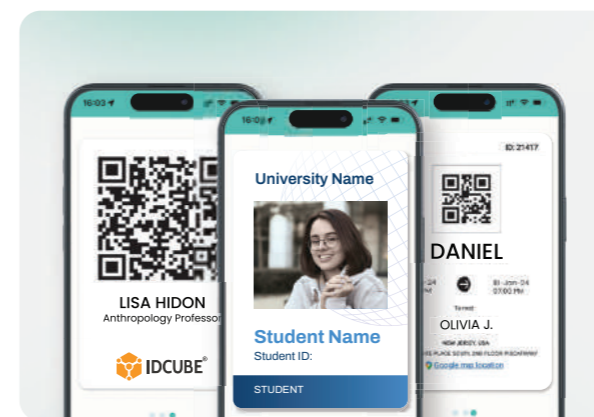

e-badge and Virtual Credentials

Replace traditional plastic ID cards with dynamic virtual credentials that enhance security through live animations, streamline the issuance and revocation process, and promote cost savings.

Visitor & Campus Tour Management

Enable Visitor pre-registration, implement approval workflows and manage walk-ins with comprehensive in-built Visitor Management.