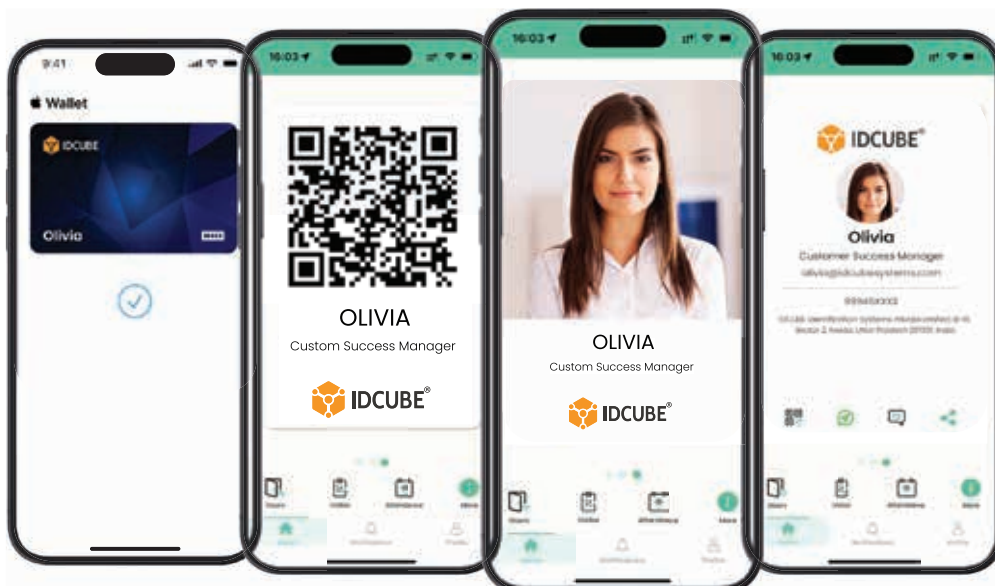

Apple/Google Wallet

QRify: Dynamic QR

BLE/NFC Credentials

Remote Door Unlock

e-Connect

e-Badge

e-Business card

Visitor Management

On-the-Go  
visitor invites

Host control and  
notifications

Attendance Management

Geo-fenced  
attendance

Tracking and  
regularization

Wallet credentials

QRify - Dynamic QR

e-Badge

e-Business card