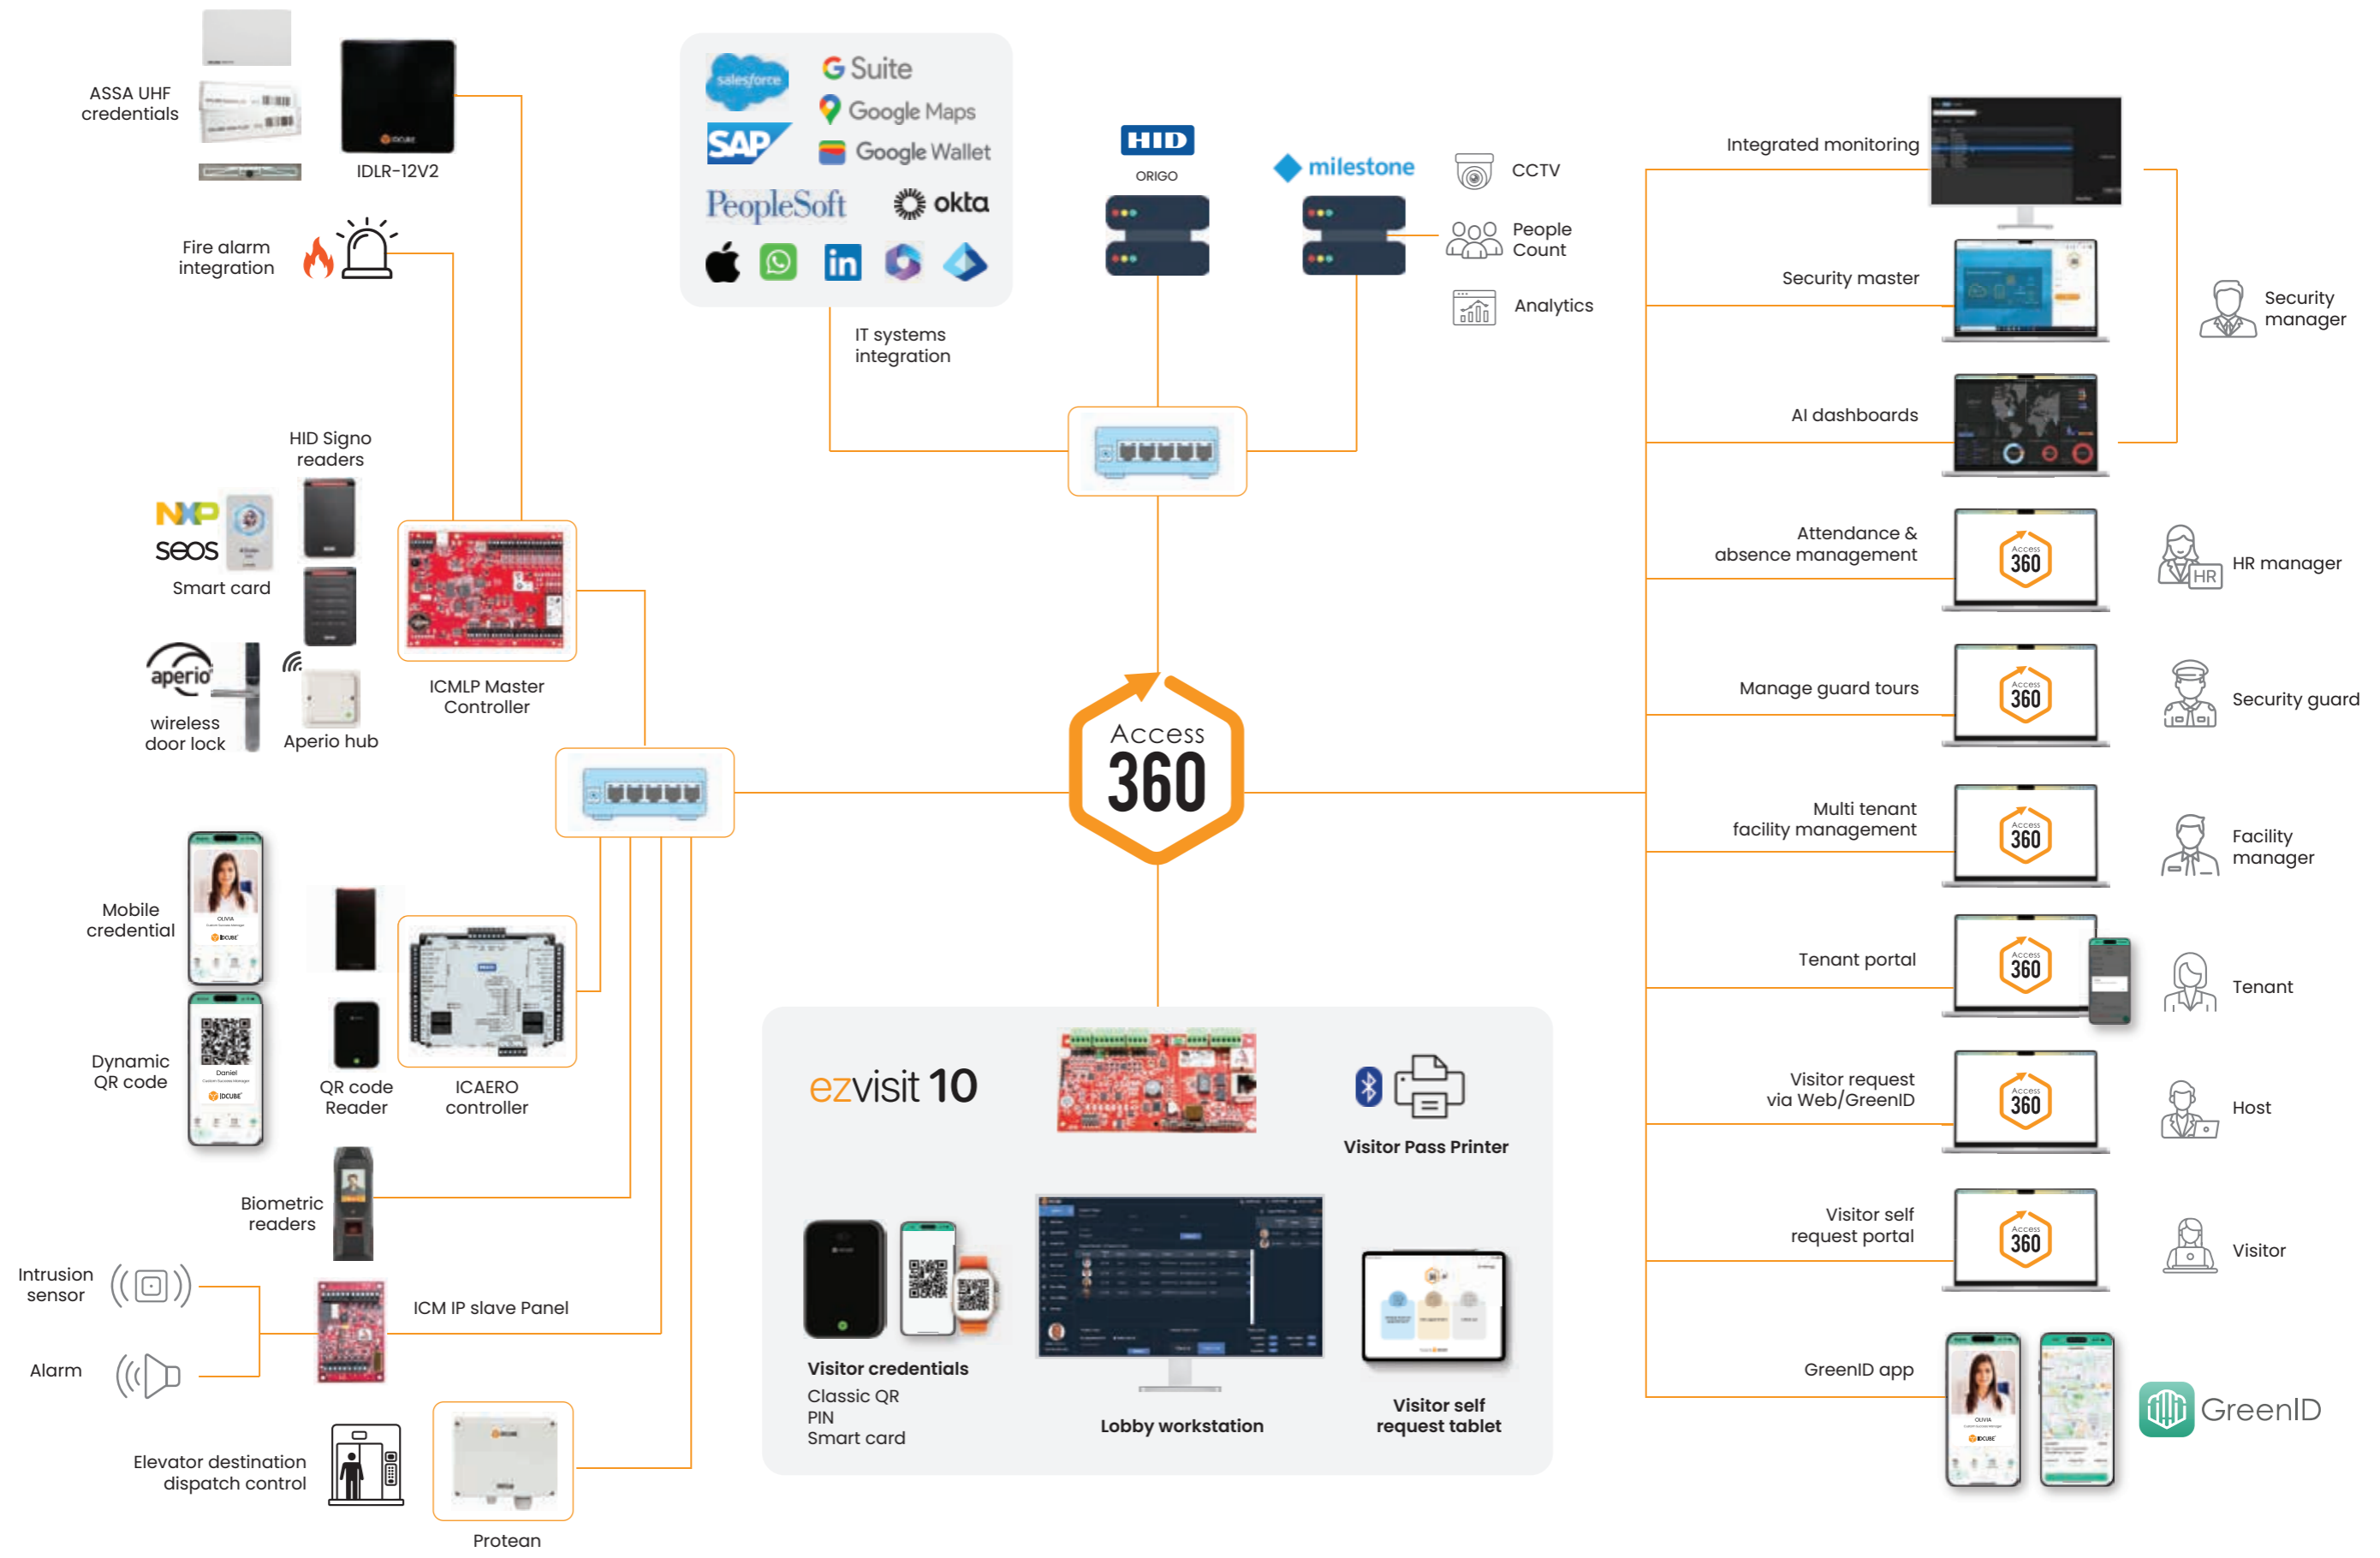

### Monitoring

Realtime alarm, Input, Output, Door locks status and control | Graphical floor plans  
Alarm classification & prioritization | Alarm escalation | Alarm acknowledgement  
Fire exit door monitoring | Intrusion detection | Guard tour

Vehicle access  
control

Guard Tour

Smart card  
encoding

Contractor  
on-boarding

Badge design &  
printing

# System Architecture

## Dashboards

-  Vulnerability Score
-  Threat Matrix
-  Headcount
-  Realtime Monitoring
-  Alarm
-  Credentials
-  Attendance
-  Visitor
-  Personnel
-  System